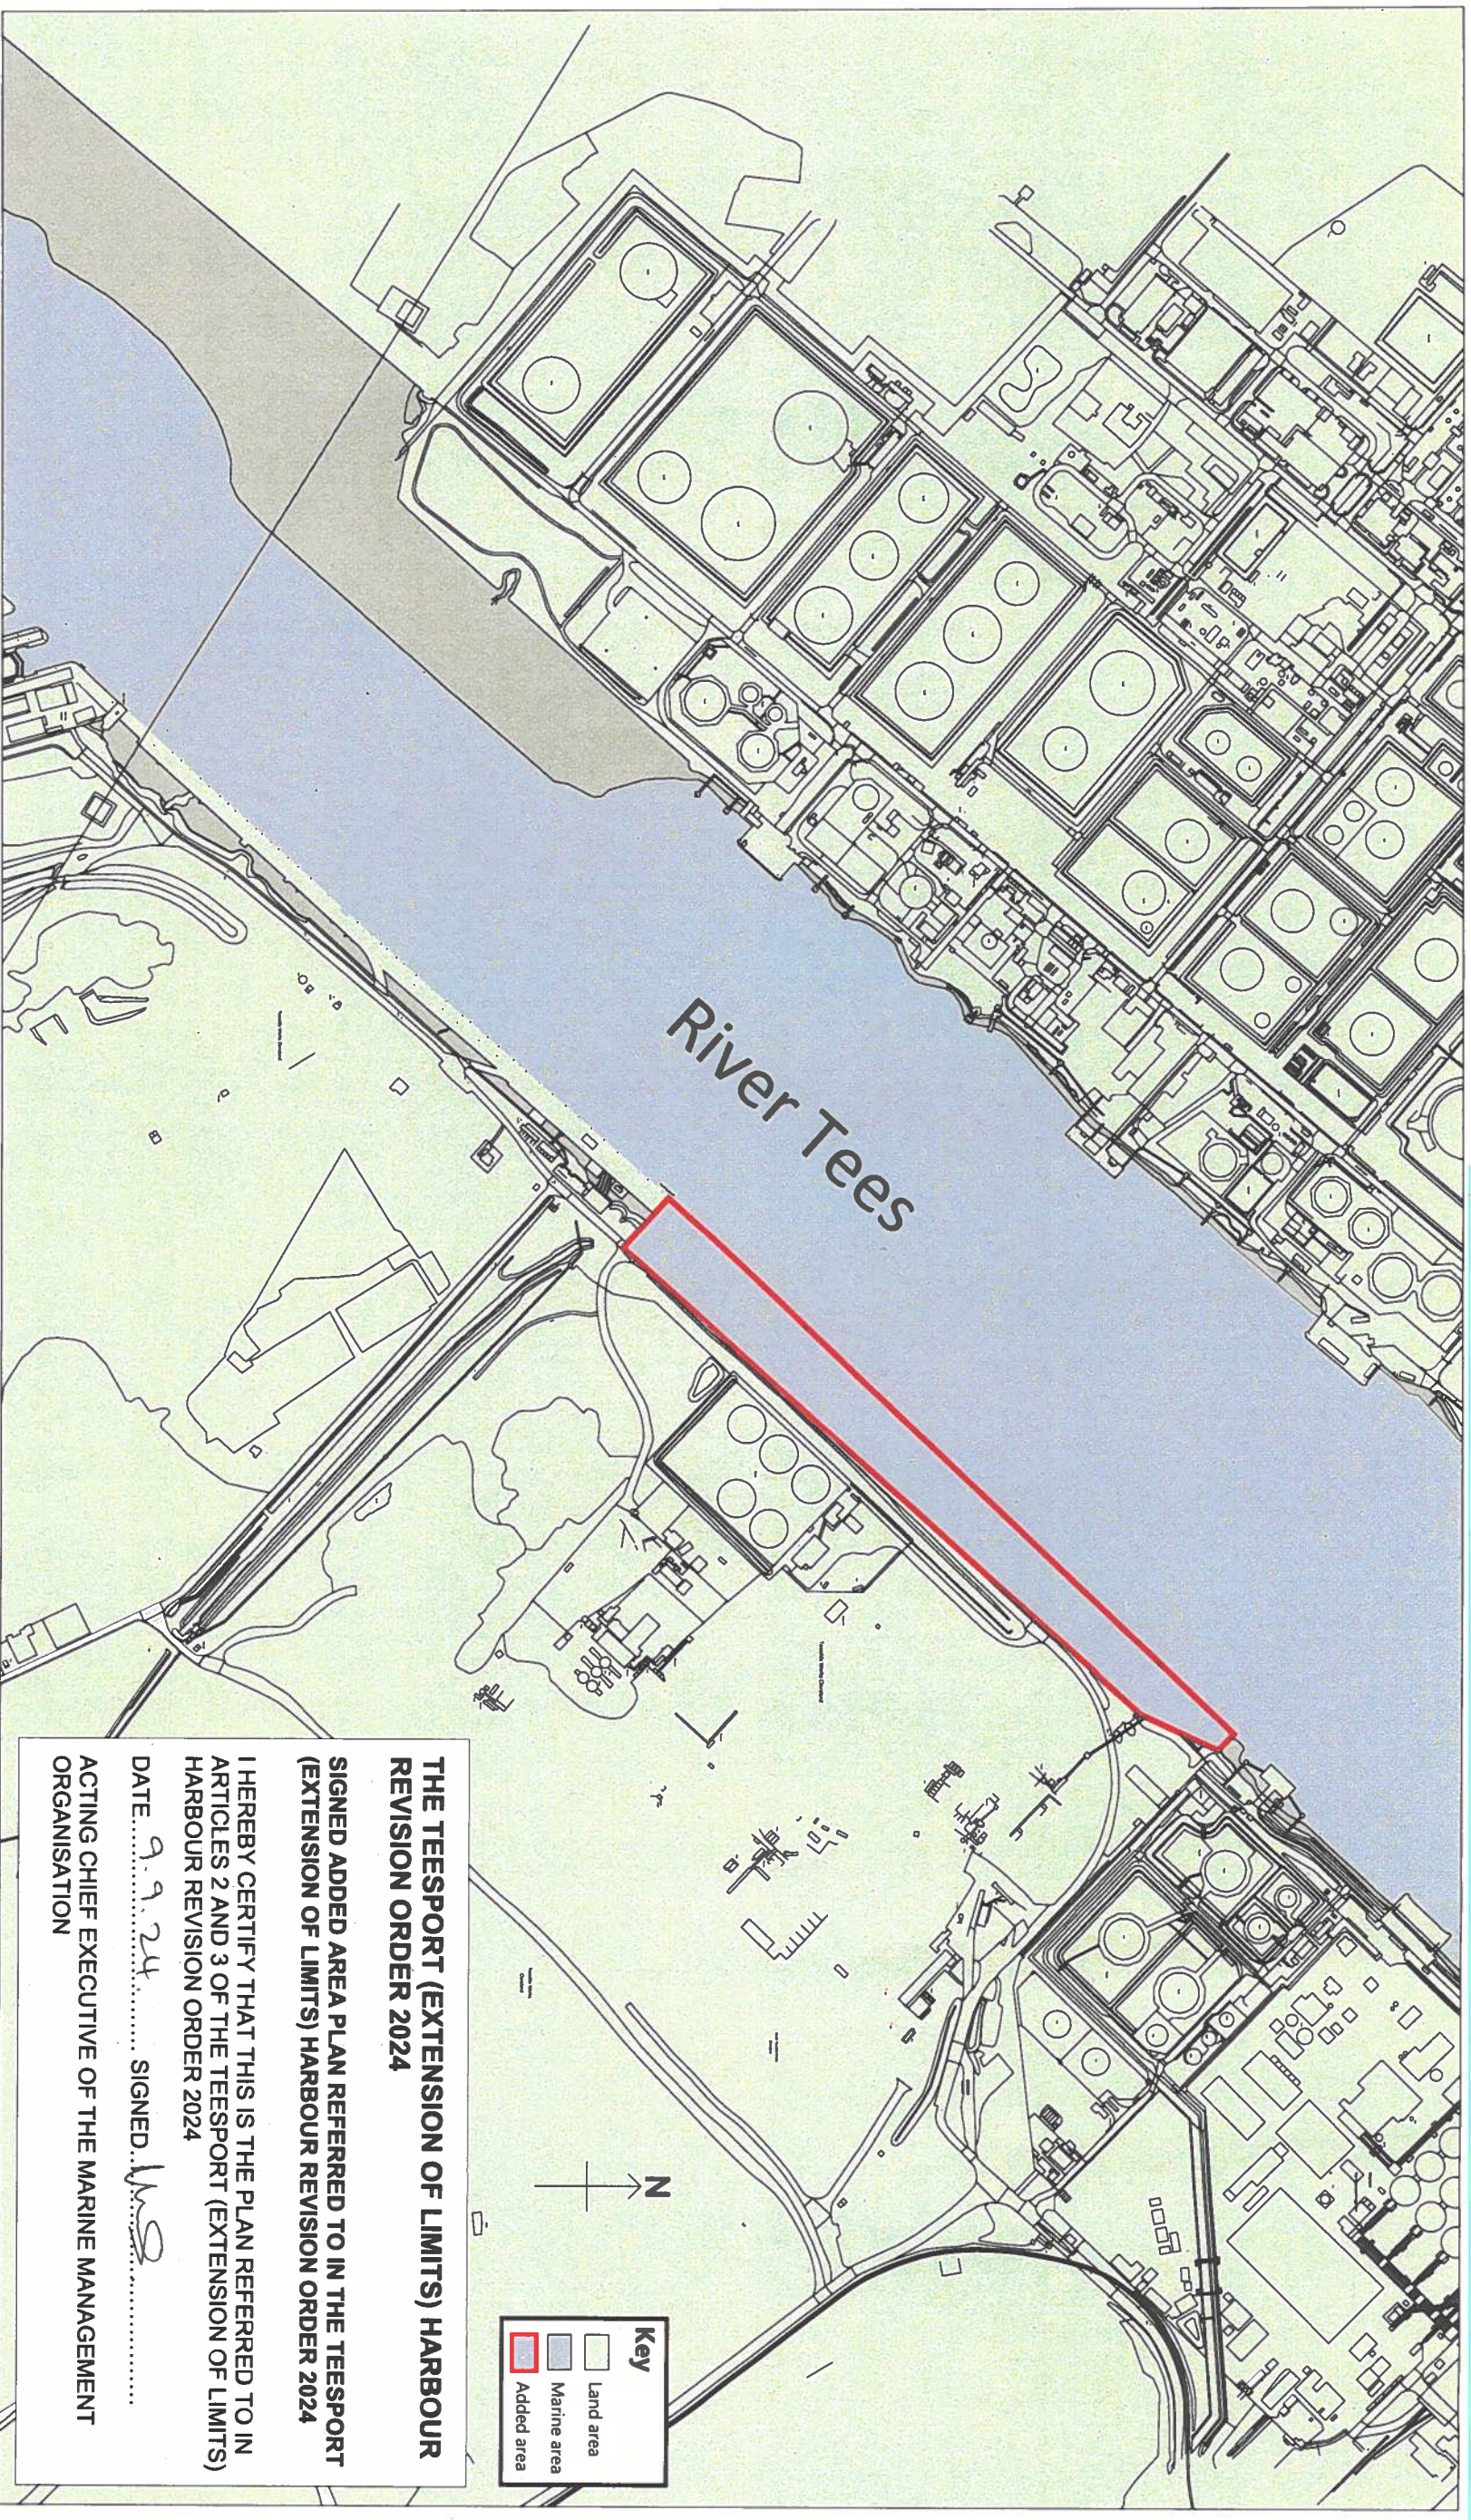

# THE TEESPORT (EXTENSION OF LIMITS) HARBOUR REVISION ORDER 2024 ADDED AREA PLAN

**PD Teesport Limited**  
17-27 Queen's Square  
Middlesbrough  
TS2 1AH

Date: 22/05/2024 Scale: 1:6000 @ A3