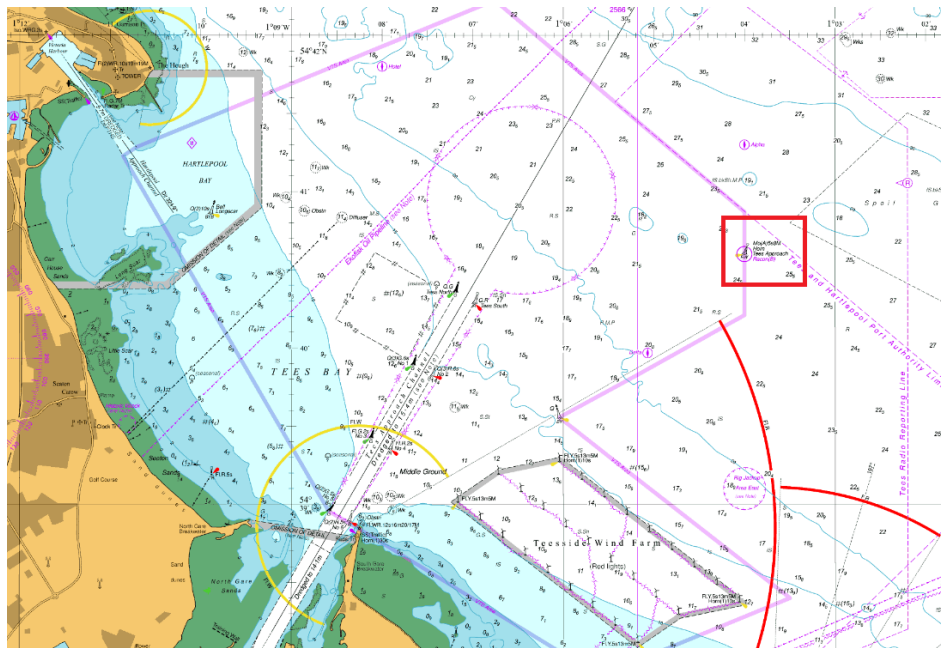

PD TEESPORT LIMITED

NOTICE TO MARINERS NO.22 OF 2025

Updated by the Harbour Master on 24 January

NORTH-EAST COAST OF ENGLAND

TEES BAY

LOCAL AIDS TO NAVIGATION

PD Teesport hereby gives notice that the AIS on following navigational aid is currently inoperable and is now expected to be rectified by the end of February:

- Tees Approach Buoy

Further information is available from TEES VTS on VHF Channel 14 or telephone 01642 277205.

NOTE: Owners, Agents and Charterers should ensure that the contents of this Notice are made known to Masters or persons in charge of their vessels or craft.

Radar, AIS, CCTV, Telephone and VHF Channels are recorded.

Harbour Master's Office, Ferry Road, Middlesbrough, TS2 1PL
Administration: (01642) 277201 Email: harbourmaster@pdports.co.uk
Tees VTS (24 hours): (01642) 277205 Email: tees.vts@pdports.co.uk
www.pdports.co.uk