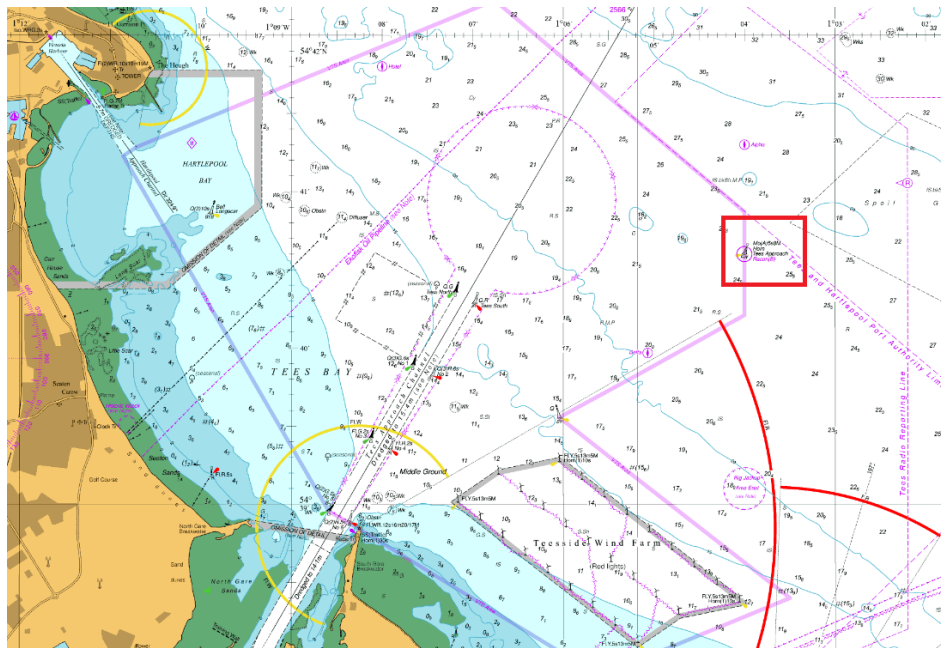

PD TEESPORT LIMITED

NOTICE TO MARINERS NO.22 OF 2025

Issued by the Harbour Master on 06 January

NORTH-EAST COAST OF ENGLAND

TEES BAY

LOCAL AIDS TO NAVIGATION

PD Teesport hereby gives notice that the AIS on following navigational aid is currently inoperable and is expected to be rectified by the end of January:

- Tees Approach Buoy

Further information is available from TEES VTS on VHF Channel 14 or telephone 01642 277205.

NOTE: Owners, Agents and Charterers should ensure that the contents of this Notice are made known to Masters or persons in charge of their vessels or craft.

Radar, AIS, CCTV, Telephone and VHF Channels are recorded.

Harbour Master's Office, Ferry Road, Middlesbrough, TS2 1PL
Administration: (01642) 277201 Email: harbourmaster@pdports.co.uk
Tees VTS (24 hours): (01642) 277205 Email: tees.vts@pdports.co.uk
www.pdports.co.uk