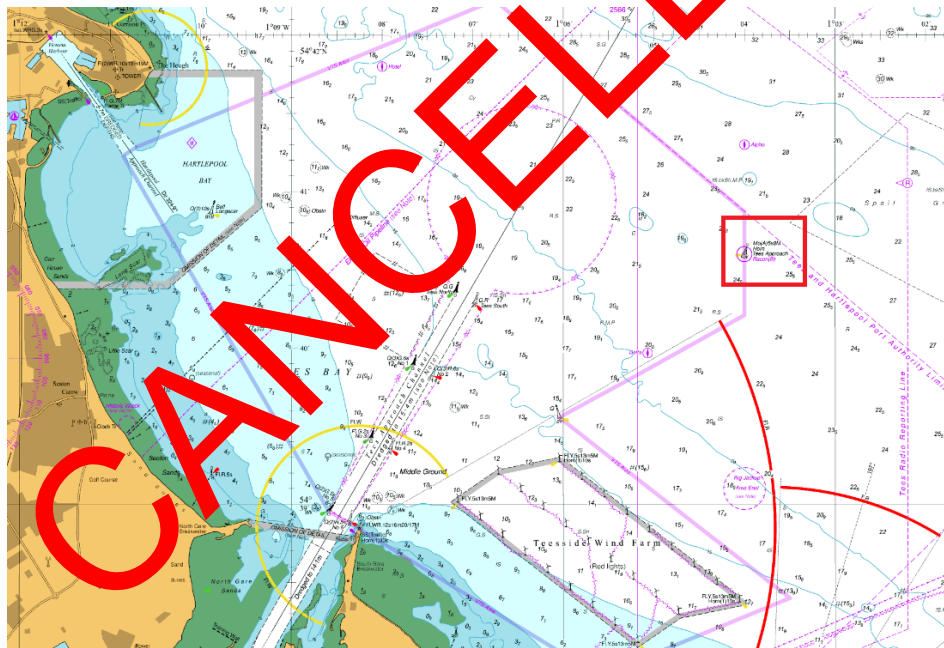

# NOTICE TO MARINERS NO.22 OF 2025

Updated by the Harbour Master on 21 February

NORTH-EAST COAST OF ENGLAND

TEES BAY

## LOCAL AIDS TO NAVIGATION

PD Teesport hereby gives notice that the AIS on following navigational aid is currently inoperable and is now expected to be rectified by the end of March:

- Tees Approach Buoy